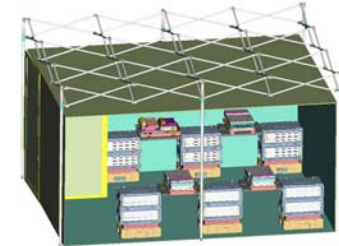

Scaleable Solutions for Tactical Computer and Communications Missions

Single User to Command Center Configurations

Accessory cases (C00191)

PowerDoc 500 (C00145)

2200TL (C00222)

T2C3 TACLAN

2200 Series case (C00130)

PowerPax 500 (C00140)

2100TS (C00121)

T2C3 Command Center

2200 Series cases (C00220)

2200 BatteriKase (C00139)

2300TN (C00228)

Stowed T2C3 in Standard Racking

Cases